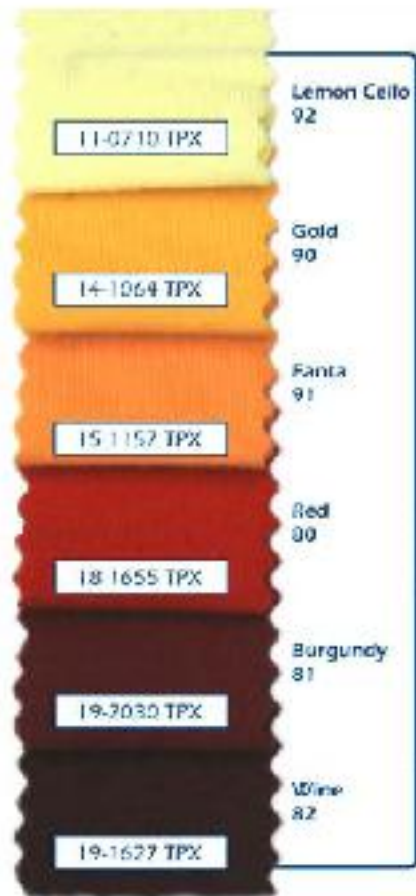

BLUE SKIES

This colour chart is for reference only. Colours may not be exactly as shown.

BASIC'S