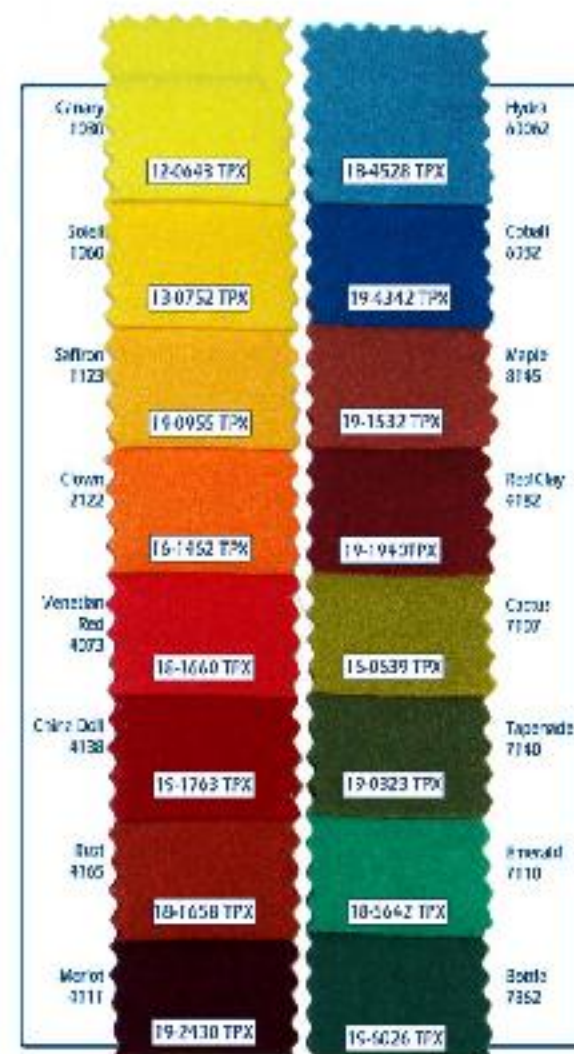

NEON GLOW

PRECIOUS JEWELS

RAINBOW SPLASH

THE ELEMENTS

This colour chart is for reference only. Colours may not be exactly as shown.