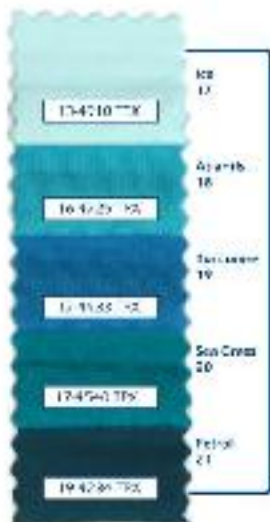

NEON GLOW

PRECIOUS JEWELS

RAINBOW SPLASH

THE ELEMENTS

This colour chart is for reference only. Colours may not be exactly as shown.