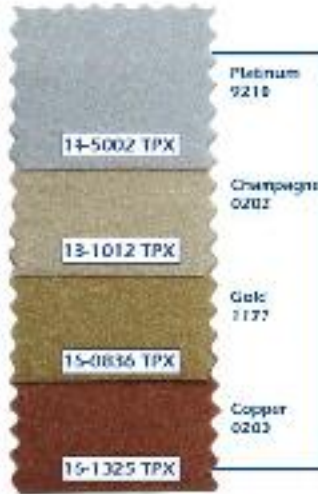

NEON GLOW

PRECIOUS JEWELS

RAINBOW SPLASH

THE ELEMENTS

This colour chart is for reference only. Colours may not be exactly as shown.