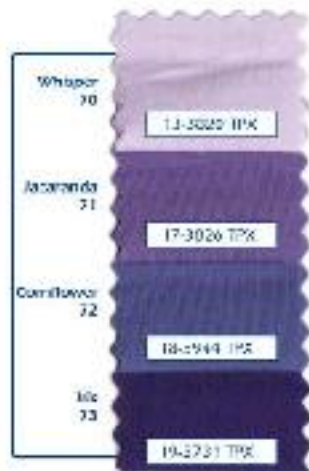

NEON GLOW

PRECIOUS JEWELS

RAINBOW SPLASH

THE ELEMENTS

This colour chart is for reference only. Colours may not be exactly as shown.